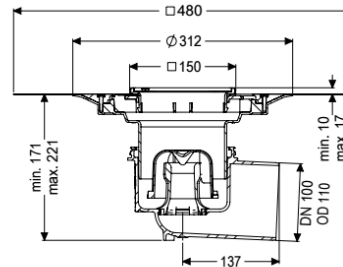

Practicus floor/roof drain DN 100, horiz., Variofix, Slot. grating

Article information

Item no.: 45110.51
GTIN: 4026092033906
Price group: 10

Advantages

- Hygiene: hygienic, absolutely corrosion-free and durable material
- Sound insulation: outstanding sound insulation effect confirmed by the Fraunhofer Institute

Description

The Practicus floor drain is used for point drainage and is equipped with a connection flange as well as a removable odour trap, a lip seal and a temporary protective cover. Including telescopic height-adjustable upper section made of ABS. The drain meets particular sound insulation requirements in accordance with the measurements of the Fraunhofer Institute in Stuttgart. The outlet socket is suitable for connection to SML cast iron pipes. With connection option for equipotential bonding.

Variant

System:	125
Waterproofing layer on the upper section:	Enclosed sealing collar to be glued (bd) according to DIN 18534
Waterproofing layer on the drain body:	Connection flange
Sealing water height:	50 mm
Discharge rate (l/s) with 20 mm backwater:	1,7

General characteristics

Standard:	EN 1253-1
Nominal size (DN):	100
Outer diameter (OD):	110 mm
ATEX:	no
Odour trap:	included

Dimensions