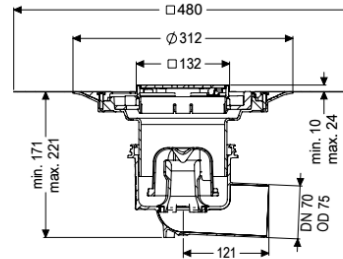

Practicus floor/roof drain DN 70, horiz., Waterpr layer, Des grate

Article information

Item no.: 45170.53
GTIN: 4026092052693
Price group: 10

Advantages

- Hygiene: hygienic, absolutely corrosion-free and durable material
- Sound insulation: outstanding sound insulation effect confirmed by the Fraunhofer Institute

Description

The Practicus floor drain is used for point drainage and is equipped with a connection flange as well as a removable odour trap, a lip seal and a temporary protective cover. Including telescopic height-adjustable upper section made of ABS. The drain meets particular sound insulation requirements in accordance with the measurements of the Fraunhofer Institute in Stuttgart. The outlet socket is suitable for connection to SML cast iron pipes. With connection option for equipotential bonding.

Variant

System:	125
Waterproofing layer on the upper section:	Enclosed sealing collar to be glued (bd) according to DIN 18534
Waterproofing layer on the drain body:	Connection flange
Sealing water height:	50 mm
Discharge rate (l/s) with 20 mm backwater:	1,5

General characteristics

Standard:	EN 1253-1
Nominal size (DN):	70
Outer diameter (OD):	75 mm
ATEX:	no
Odour trap:	included

Dimensions