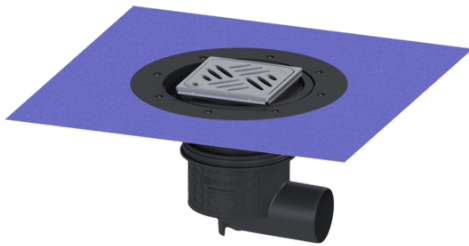

## Practicus floor/roof drain DN 70, horiz., Waterpr layer, Des grate

### Description

The Practicus floor drain is used for point drainage and is equipped with a connection flange as well as a removable odour trap, a lip seal and a temporary protective cover. Including telescopic height-adjustable upper section made of ABS. The drain meets particular sound insulation requirements in accordance with the measurements of the Fraunhofer Institute in Stuttgart. The outlet socket is suitable for connection to SML cast iron pipes. With connection option for equipotential bonding.

#### Variant

System:	125
Waterproofing layer on the upper section:	Enclosed sealing collar to be glued (bd) according to DIN 18534
Waterproofing layer on the drain body:	Connection flange
Sealing water height:	50 mm
Discharge rate (l/s) with 20 mm backwater:	1,5

#### Dimensions

Vertical adjustment:	10 - 23 mm
Net weight:	2,11 kg
Gross weight:	3,02 kg
Type of height adjustability:	vertically adjustable upper section
Packaging dimension:	length
Packaging dimension:	width
Packaging dimension:	height
Tank/drain body	
Number of outlets:	1
Material of drain body:	PP
Socket version:	lateral
Coverage features	
Type of cover:	Design cover
Cover material:	Stainless steel 14301
Colour of cover:	silver
Width of cover:	120 mm
Length of cover:	120 mm
Frame material:	Stainless steel 14301
Locking:	Lock & Lift
Load class:	L 15 (EN 1253-1)
Grating design:	Kessel
Slip resistance class:	R9 according to DIN 51130; C according to DIN 51097
Rim width:	132 mm
Rim length:	132 mm
Upper section:	adjustable in three dimensions
Upper section material:	ABS